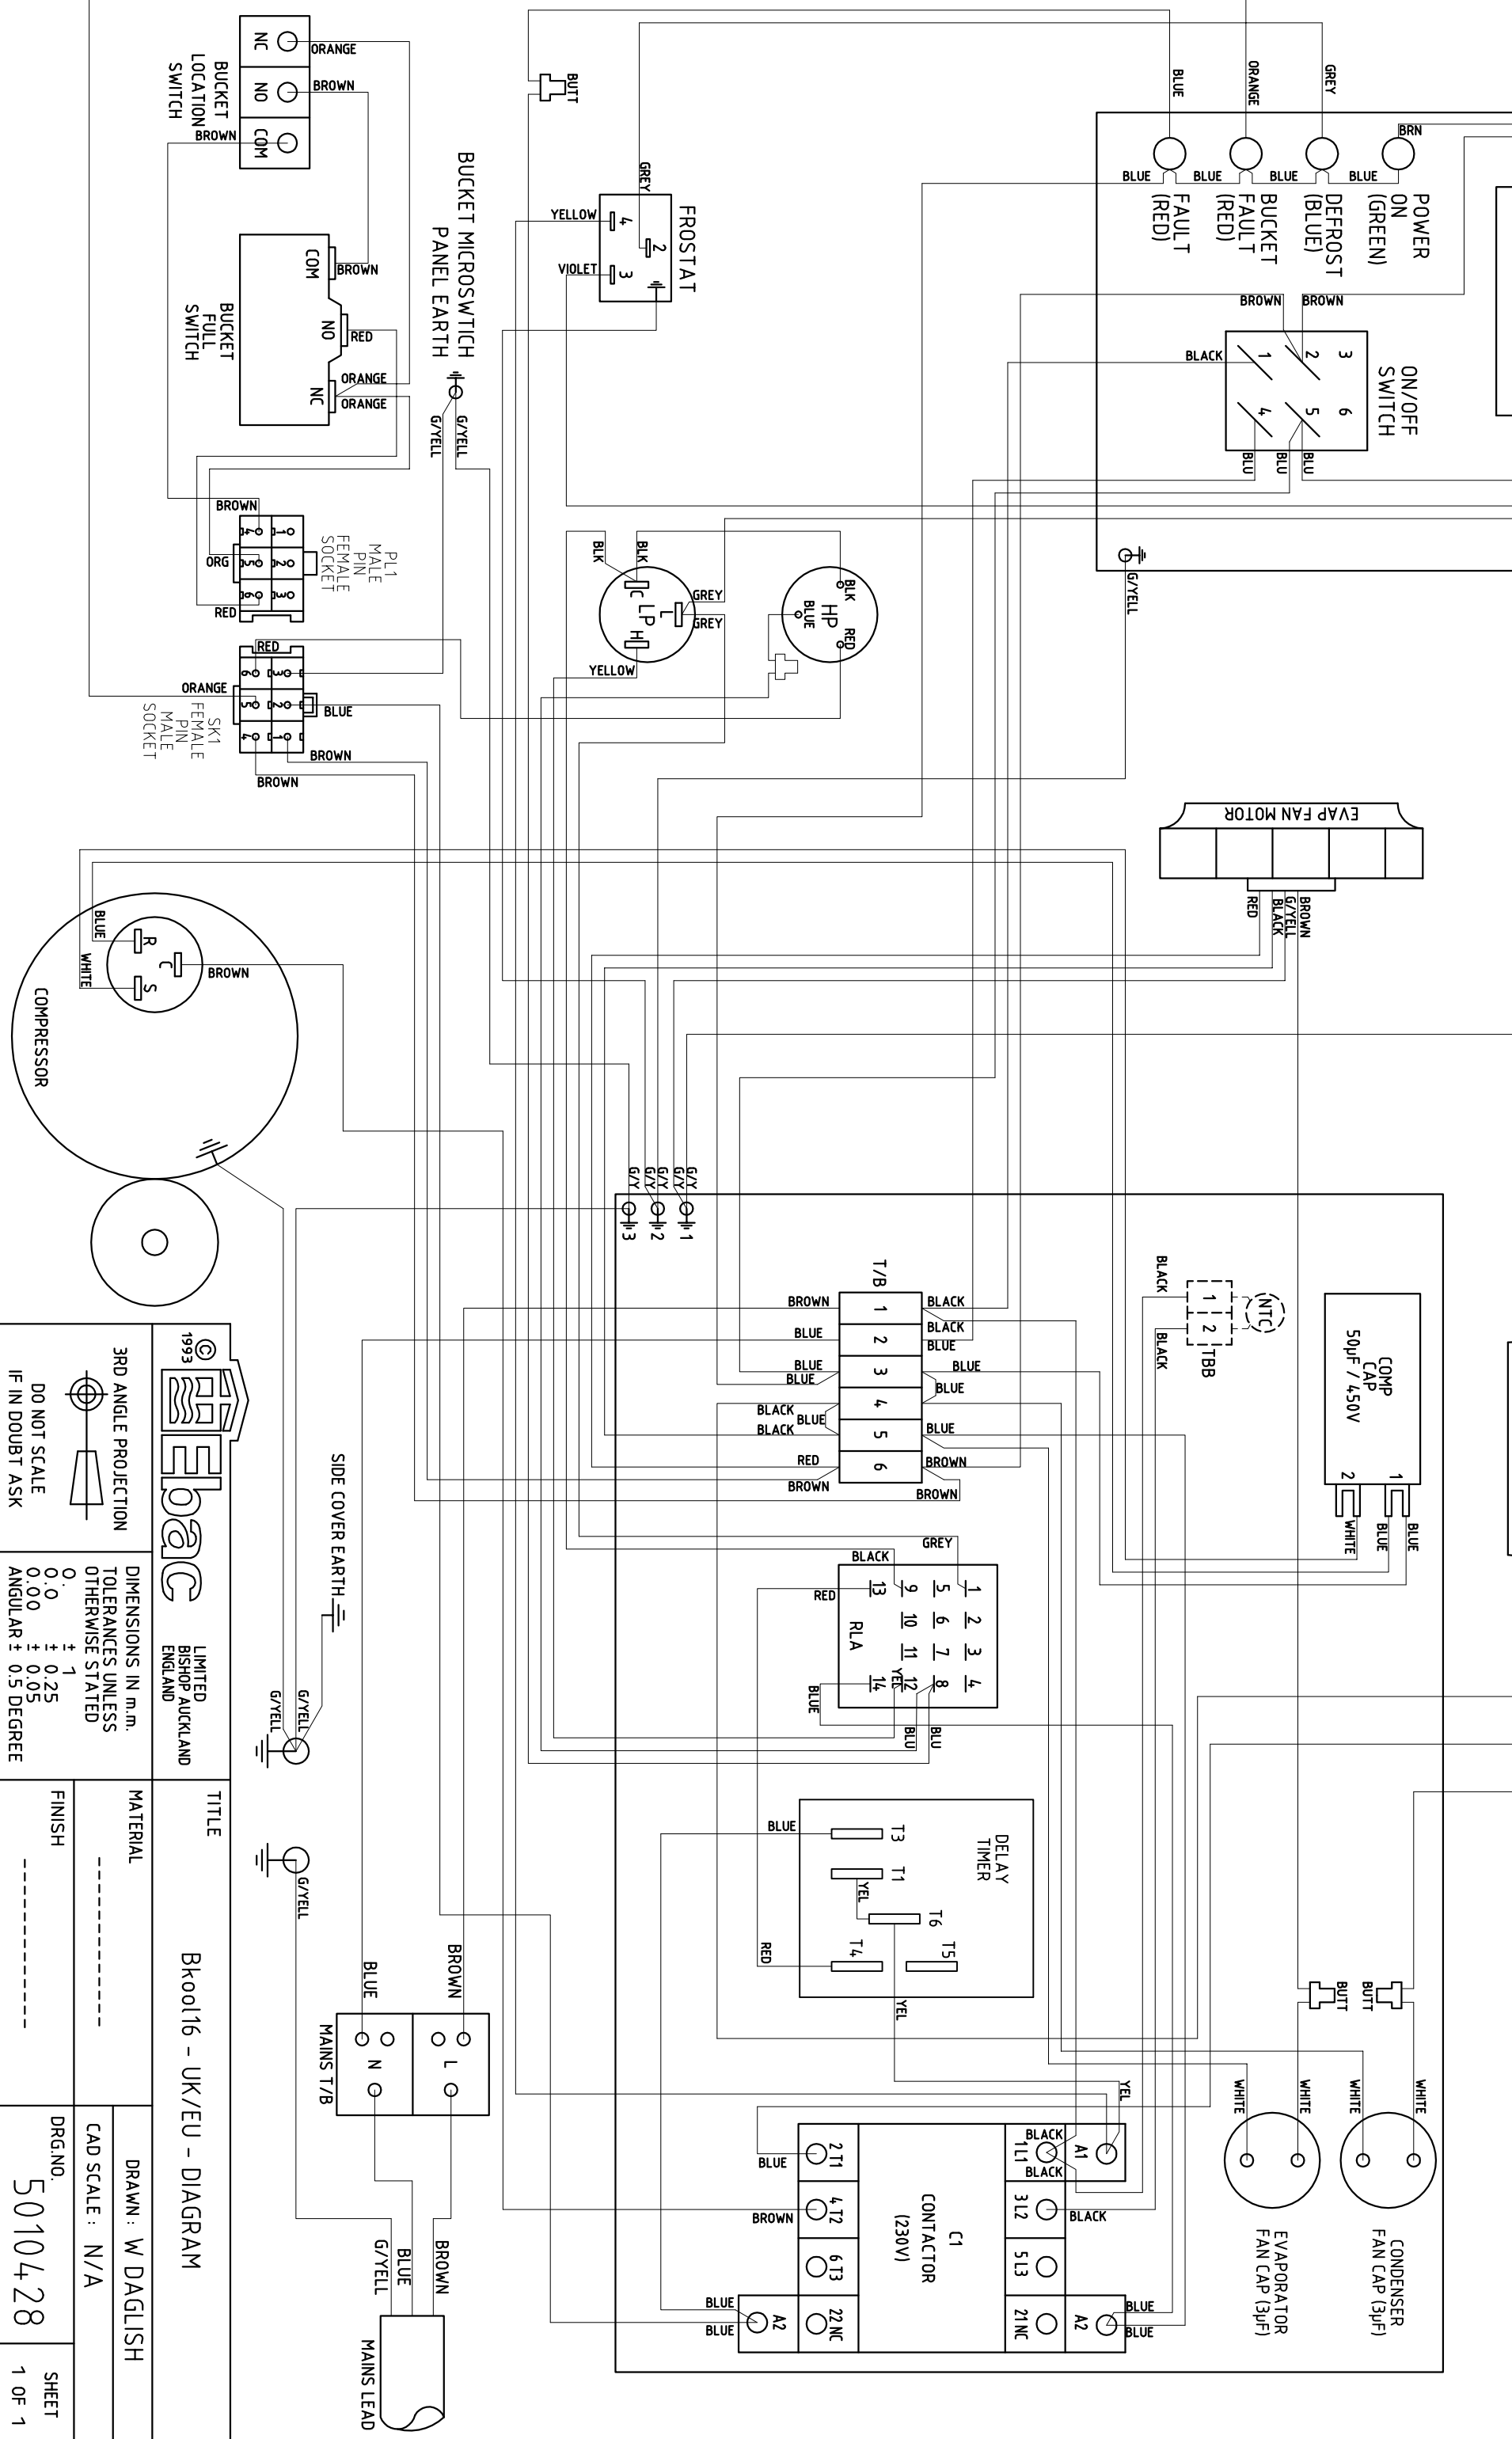

ISSUE	DATE	AMENDMENTS
1	09/05/18	ORIGINAL
2	18/09/18	PILOT BUILD ISSUES - WDA
3	22/10/18	NTC WIRING CHANGED - WDA
4	29/10/18	WIRE COLOURS CORRECTED - WDA
5	08/03/19	CONNECTOR / LIGHT COLOUR UPDATED - WDA

**1993 Ebac LIMITED BISHOP AUCKLAND ENGLAND**

**TITLE**  
Bkool16 - UK/EU - DIAGRAM

**MATERIAL**  
DRAWN: W DAGLISH

**FINISH**  
CAD SCALE: N/A

**DRG.NO**  
5010428

**SHEET**  
1 OF 1

**3RD ANGLE PROJECTION**  
DO NOT SCALE  
IF IN DOUBT ASK

**DIMENSIONS IN m.m.**  
TOLERANCES UNLESS OTHERWISE STATED  
0.0 ± 0.25  
0.00 ± 0.05  
ANGULAR ± 0.5 DEGREE